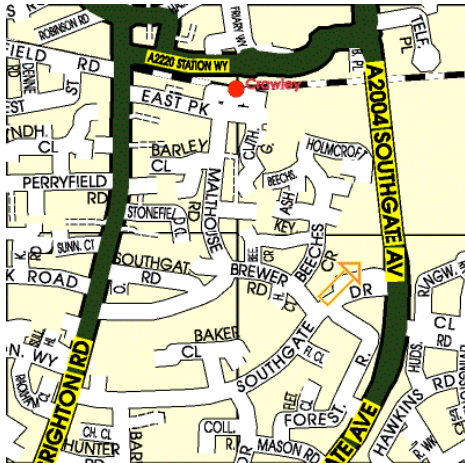

## Map

Crawley Map

Motorway Map

## Directions

- Take Junction 11 off the M23
- Take the A23 towards Crawley (4<sup>th</sup> exit off roundabout)

**Landmark:** At the bottom of the hill is a roundabout, to the left is Broadfield Stadium, to the right a school and K2 leisure centre.

- Take the 3rd exit and stay on this road, travelling through two sets of traffic lights.

**Landmark:** The third set of traffic lights has a double set of lights for ahead.

- Move to the left-hand lane as soon as the bus lane ends and turn left into Southgate Drive immediately after the second set of lights.

The entrance to the Christian Education Centre is located by following the path from the car park along the front of the building.