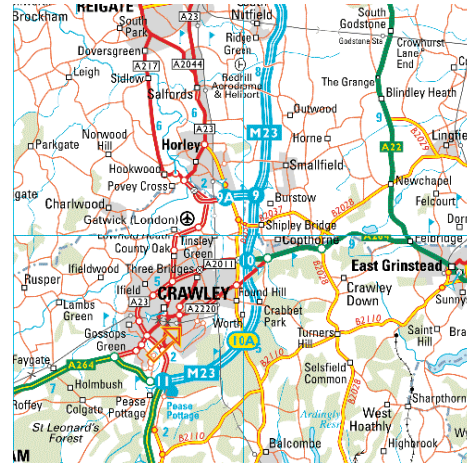

## Map

Crawley Map

Motorway Map

## Directions

- Take Junction 11 off the M23
- Take the A23 towards Crawley (4<sup>th</sup> exit off roundabout)

**Landmark:** At the bottom of the hill is a roundabout, to the left is Broadfield Stadium, to the right a school and K2 leisure centre.

- Take the 3rd exit and stay on this road, travelling through two sets of traffic lights.

**Landmark:** The third set of traffic lights has a double set of lights for ahead.

- Move to the left-hand lane as soon as the bus lane ends and turn left into Southgate Drive immediately after the second set of lights.

The entrance to the Christian Education Centre is located by following the path from the car park along the front of the building.